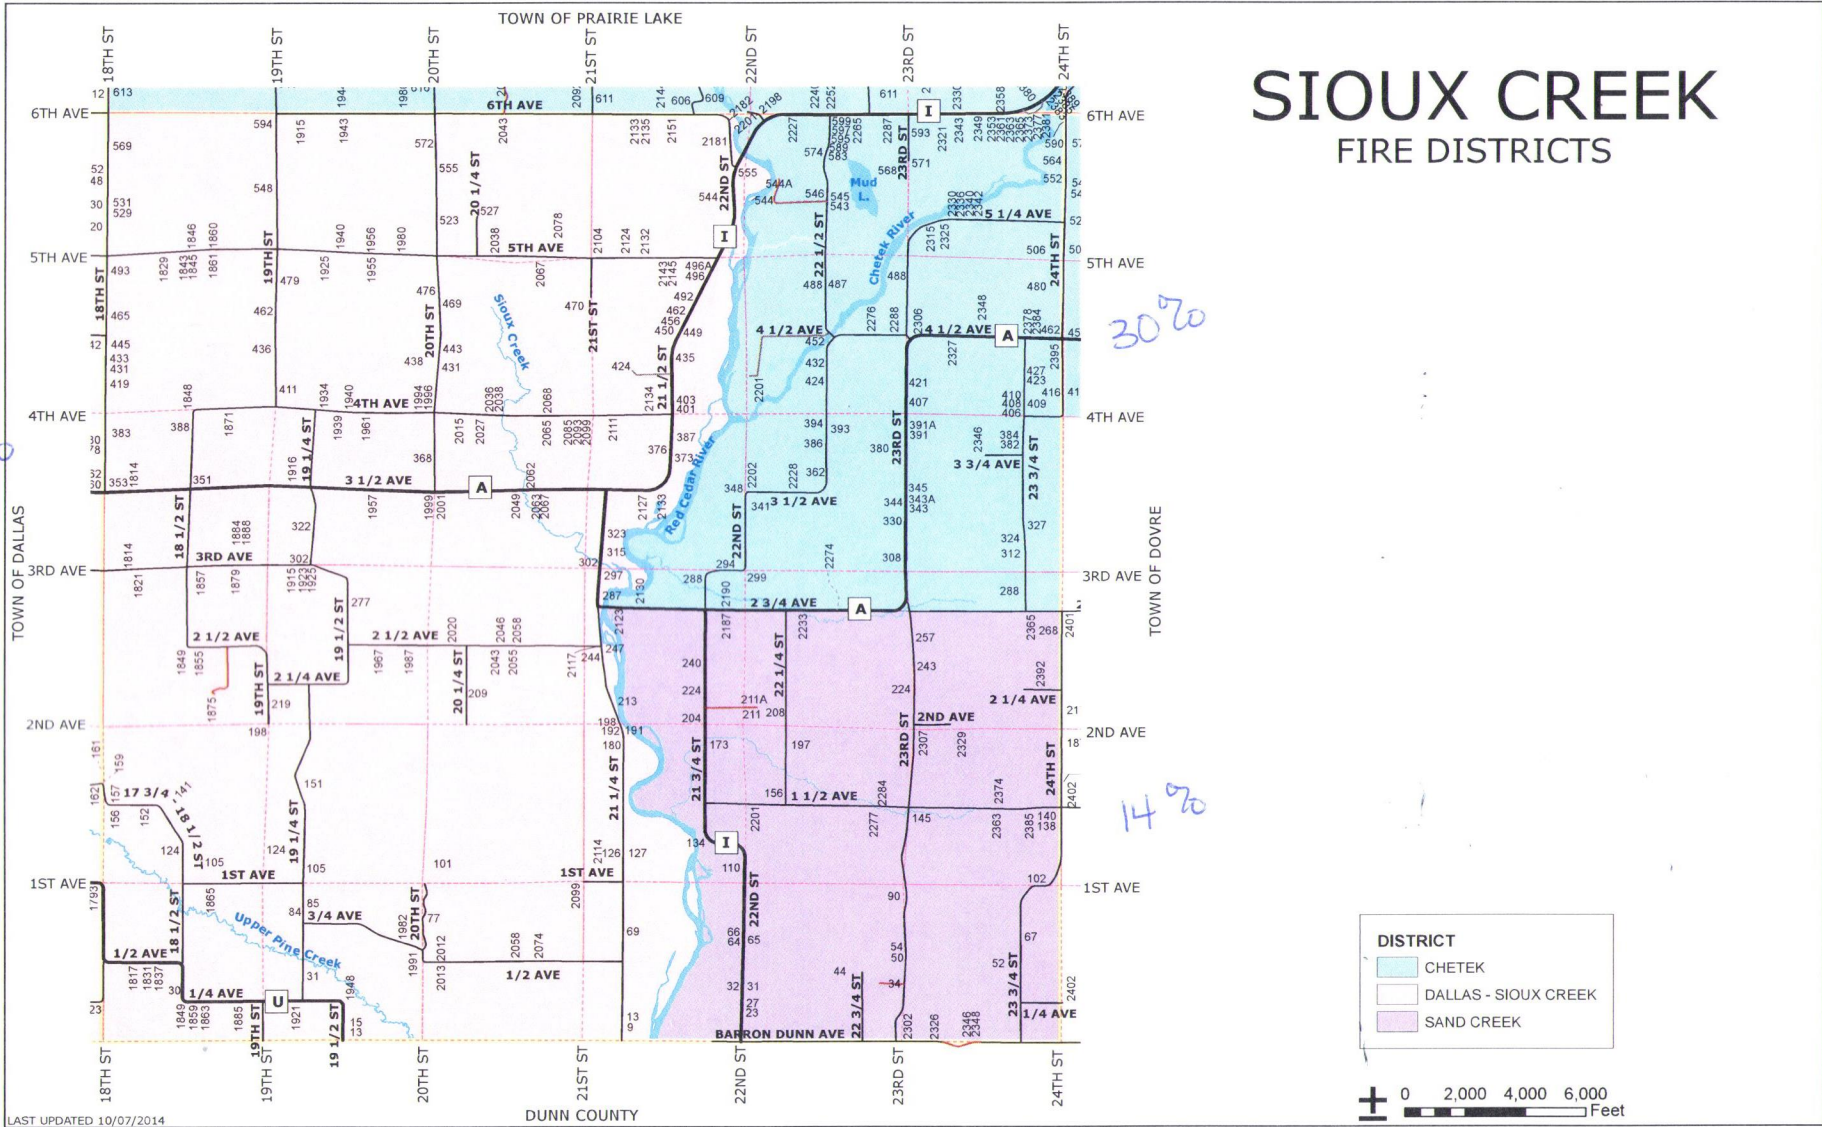

# SIOUX CREEK FIRE DISTRICTS

**DISTRICT**

- CHETEK
- DALLAS - SIOUX CREEK
- SAND CREEK